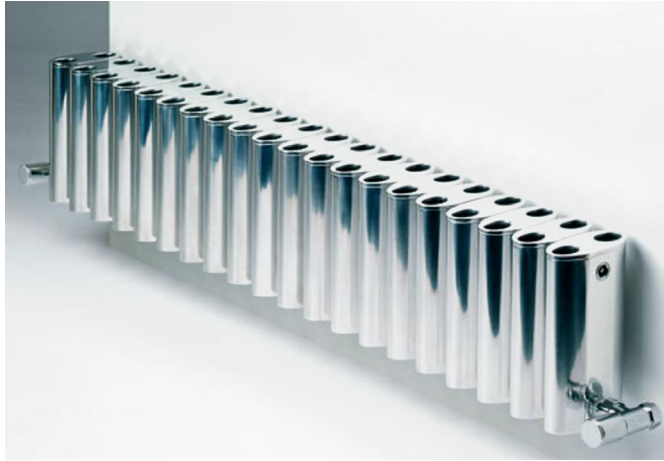

feature radiators

RON

special prices and free delivery – few remaining

price list with effect from 29th July 2010

not plumbed in (valves will be showing)

central heating radiators

model	height (mm)	width (mm)	number of sections	finish	output		original RRP £	sale price £
					watts	btus		
Ron 200/CL	200	414	8	white	349	1191	335	260
Ron 400/CL	400	778	15	gold	974	3323	926	673
Ron 400/CL	400	1194	23	black	1868	6374	1025	820
Ron 400/CL	400	2078	40	polished aluminium	2598	8864	1637	1340
Ron 600/CL	600	518	10	white	1152	3931	596	476
Ron 600/CL	600	1246	24	white	2765	9343	1315	993

- **limited stock available** - approximately 7 - 10 working days delivery
- made of aluminium
- side entry for valves so add 150mm in total to the width of the radiator to allow for the valves.
pipe centre measurements available on request
- distance from wall to front face – 120mm
- to complete the look see our valves page (valves are not included as standard)
- **nationwide delivery available – FREE OF CHARGE TO MOST UK MAINLAND ADDRESSES**
- to order or for further information, please call or email
- heat outputs are shown at operating temperatures of 90/70/20 ($\Delta t 60^{\circ}\text{C}$)
- all sales are subject to our standard terms and conditions a copy of which is available on request