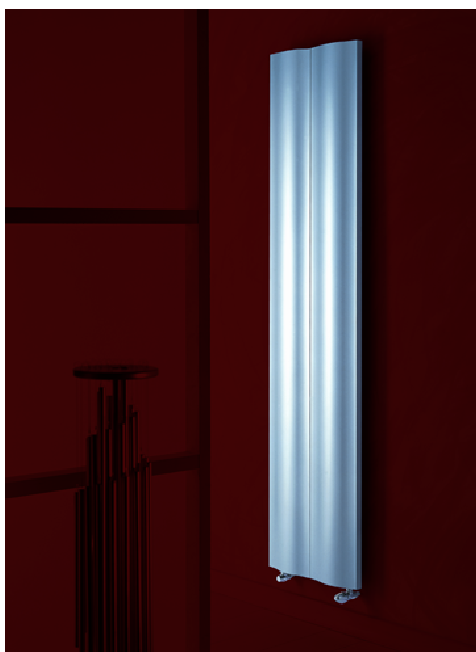

feature radiators

MOTUS

price list with effect from 17th March 2010

central heating radiators

model	height (mm)	width (mm)	output watts / btu	no. of panels	polished £	satin* £	grey metallica £	colours £
MOT/070/075	700	750	1358 / 4635	3	735	735	575	885
MOT/070/100	700	1000	1812 / 6183	4	930	930	718	1028
MOT/700/125	700	1250	2255 / 7694	5	1173	1173	909	1219
MOT/180/025	1800	250	853 / 2910	1	512	512	418	728
MOT/180/050	1800	500	1705 / 5818	2	919	919	735	1045
MOT/180/075	1800	750	2558 / 8728	3	1278	1278	1003	1313
MOT/180/100	1800	1000	3411 / 11,638	4	1639	1639	1134	1444

side panels model #	polished £	satin* £	grey metallica £
700	251	251	174
1800	326	326	251

- made from a series of panels, each panel is 250mm wide
- grey metallica and polished sizes shown in bold: usually in stock in the UK / other sizes (not in bold) are non-stock items: please allow 7 weeks / satin (non-stock): please allow 7 weeks / colours (non-stock): please allow 5 weeks – colour card available on request
- *satin finish gives the appearance of silky brushed metal
- made of aluminium
- distance from wall to front face: 112mm
- underside valve connections
- # optional decorative side panels available, these add 250mm (for both panels) to the width of the radiator – please ask for further details
- approximate pipe centres can be provided if you wish to install your pipework in advance of receiving your radiator. radiators are supplied with the necessary fixings i.e. brackets, spacers, air vents etc (note: screws are not supplied)
- to complete the look see our valves page (valves are not included as standard)
- nationwide delivery available – usually £25 per consignment
- to order or for further information, please call or email
- heat outputs are shown at operating temperatures of 90/70/20 ($\Delta t60^{\circ}\text{C}$)
- all sales are subject to our standard terms and conditions a copy of which can be downloaded from our website