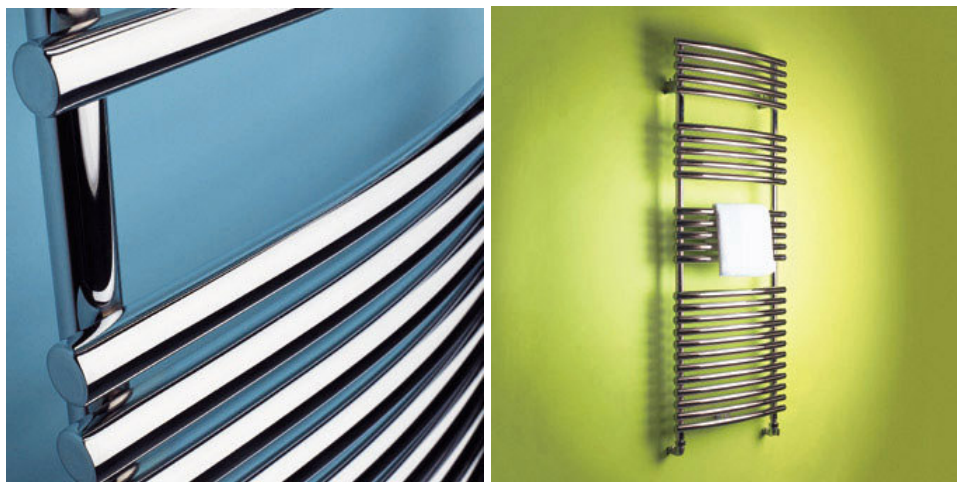

## SWISS BOW-FRONTED TOWEL RADIATOR

price list with effect from 30<sup>th</sup> March 2010

Off the straight and narrow, chic tube on tube design. The Rolls Royce of its kind, this towel radiator oozes quality and top end finish.

- \*the chrome on this towel rail is high quality luxurious thick chrome with great depth of finish for extended life
- summer heating element is an optional extra designed for central heating radiators
- on electric models, please allow 100mm beneath the radiator for the flex
- radiators supplied as standard with non-adjustable thermostat in white, aluminium or chrome finish to match radiator (coloured radiators supplied with chrome non-adjustable thermostat)
- adjustable thermostat also available – please ask for details
- white (ral 9010) & chrome: all sizes usually in stock in the UK / aluminium finish & colours (non-stock): please allow 6 weeks
- projection from wall to front face: 120mm
- electric only version not available on 750mm widths
- nationwide delivery available – usually £25 per consignment
- heat outputs are shown (for central heating radiators) at operating temperatures of 90/70/20 (Δt60°C)
- all sales are subject to our standard terms and conditions a copy of which can be downloaded from our website