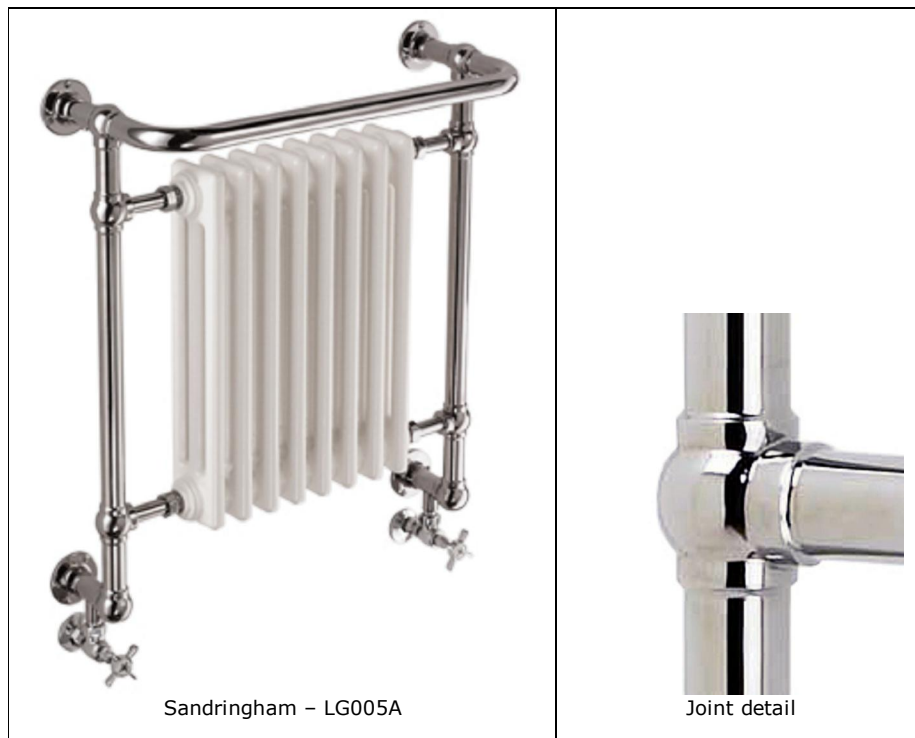

feature radiators

Sandringham Traditional Style Ball-Jointed Towel Radiators

price list with effect from 26th May 2010

Sandringham – LG005A

Joint detail

The Sandringham ball jointed towel radiators ooze quality and style and bring authenticity to period interiors. This radiator is not only gorgeous but also practical due to its hanging space and neat, wall-mounted design. Sandringham radiators are hand finished in the UK, made of solid brass and coated with thick luxurious chrome (other metal finishes by special order). These radiators are central heating as standard, but are also available in dual fuel and electric versions*. Other sizes available. #as pictured.

model code	number of horizontal bars	height mm	width mm	depth mm	output watts / btu	central heating £	electric element wattage	dual fuel* £	electric* £
LG005A#	1	740	735	250	813/2772	657	400	732	767
LG005B	1	740	675	250	684/2333	609	400	684	719
LG005C	1	740	500	250	485/1656	567	200	642	677

*basic on/off electric element as standard. for adjustable thermostatic electric element, please add £72 + VAT to electric and dual fuel prices above

Rails are chrome as standard. Other metal finishes also available by special order and at an extra cost, please ask for more details.

Radiator inserts are white as standard. Coloured radiator inserts also available by special order and at an extra cost.

Wide range of colours available including: duck egg blue, opulent red, originals green, slate blue, charcoal grey)