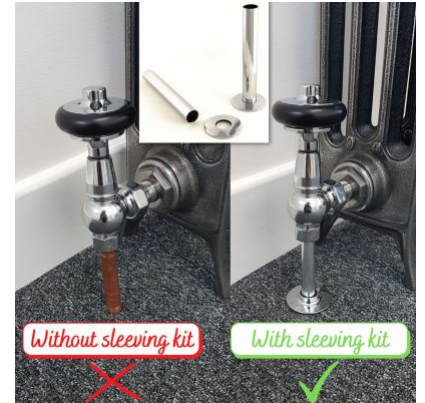

130mm sleeving kits

Finish	Watts DT50	BTUs DT50	Price incl VAT
Standard Colour	0	0	£24.00