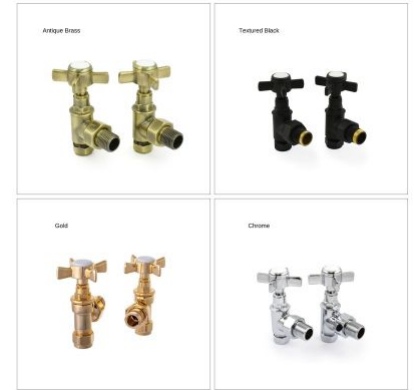

Crosshead manual radiator valves

Finish	Watts DT50	BTUs DT50	Price incl VAT
Standard Colour	0	0	£45.00
Standard Colour	0	0	£45.00