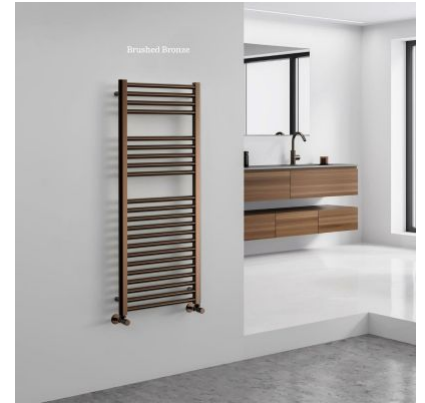

Lush towel rails

For more information see ADDITIONAL INFORMATION tab

Size	Finish	Watts DT50	BTUs DT50	Price incl VAT
H 800mm / W 500mm	Standard Colour	275	938	£284.40
H 1200mm / W 500mm	Standard Colour	427	1458	£380.40
H 1800mm / W 500mm	Standard Colour	637	2173	£524.40