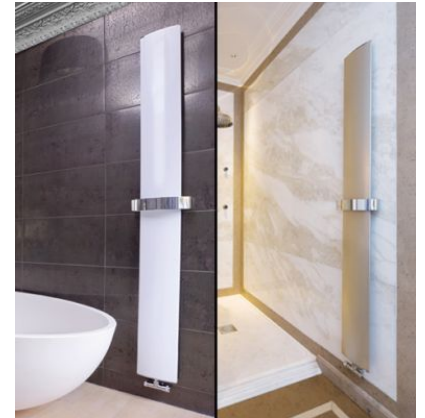

## Svelte towel radiator

For more information see [ADDITIONAL INFORMATION](#) page.

| Size               | Finish          | Watts DT50 | BTUs DT50 | Price incl VAT |
|--------------------|-----------------|------------|-----------|----------------|
| H 1510mm / W 300mm | Standard Colour | 363        | 1237      | £734.40        |
| H 1890mm / W 300mm | Standard Colour | 423        | 1445      | £758.40        |