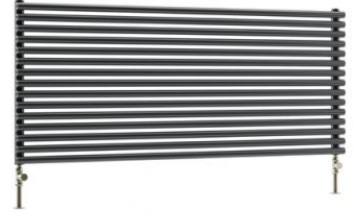

Cirque towel radiator

For more information see [ADDITIONAL INFORMATION](#) page.

Size	Finish	Watts DT50	BTUs DT50	Price incl VAT
H 520mm / W 571mm	Standard Colour	455	1553	£337.20
H 600mm / W 571mm	Standard Colour	525	1792	£378.00
H 520mm / W 721mm	Standard Colour	547	1865	£397.20
H 600mm / W 721mm	Standard Colour	630	2151	£438.00
H 520mm / W 971mm	Standard Colour	728	2485	£468.00
H 600mm / W 971mm	Standard Colour	841	2868	£524.40
H 520mm / W 1471mm	Standard Colour	1106	3774	£613.20
H 600mm / W 1471mm	Standard Colour	1276	4353	£712.80